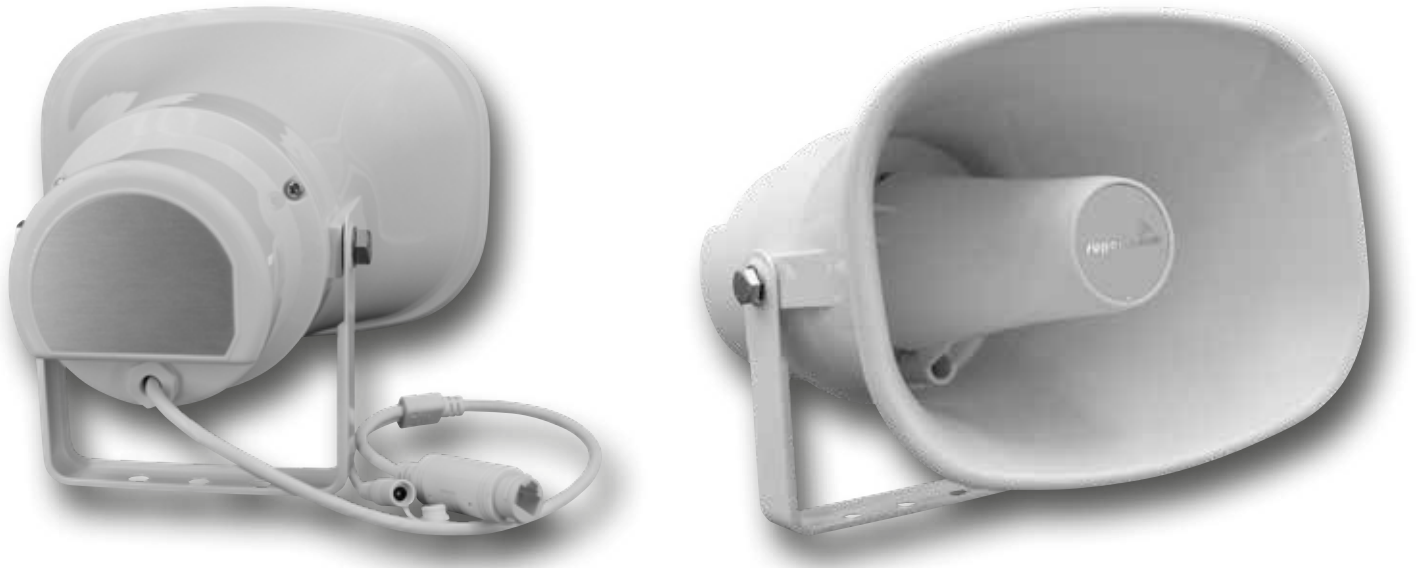

SVC-SP30

Outdoor HD IP Horn 30W

SVC-SP30

The Supervoice SVC-SP30 is a 30W wall mount HD IP horn, designed for public address announcement solutions, ideal for wide outdoor spaces like buildings, warehouses, parking lots, sport facilities and industrial environments. This IP horn offers wideband HD audio and it supports various SIP audio codecs such as OPUS, G711U, G711A, G722, GSM, MP3, WAV and more, as well as SIP & Multicast paging (10 Multicast addresses/channel). It can be paired with other IP devices and offers SIP security via TLS, Password protection, IP address filtering, Digest authentication, User access log etc.

Model Specifications

Audio

Protocol Decoding	OPUS (48KHz 8Kbps - 512Kbps Mono/Stereo), MP1 (44.1KHz 128Kbps Stereo), MP2 (44.1KHz 128Kbps Stereo), MP3 (44.1KHz 128Kbps Stereo), G.711 A-Law (8KHz 64Kbps), G.711 u-Law (8KHz 64Kbps), G.722 ADPCM (16KHz 64Kbps), Linear PCM 16bit Stereo 44.1KHz, Linear PCM 16bit Mono 44.1KHz, GSM (8KHz 13Kbps),MP3 ,WAV
Frequency Response	300 Hz ~ 8 KHz
Max SPL	120 dB

SIP

SIP Version	SIP V2
SIP Accounts	2 SIP Accounts
SIP Security	TLS
SIP Codecs	OPUS, G711U, G711A, GSM, MP3, WAV.

Amplifier

Build-in Amplifier	Class D - 30 Watt
--------------------	-------------------

Power

Rate Power	30 Watt
Power Supply	PoE or DC 12V/24V

Physical

Material	ABS
Installation Type	Wall Mounted
Dimensions	285 x 205 x 290 mm
Weight	2 Kg
Operating Temperature	-30°C - +60°C
Operating Humidity	5% - 85%
Waterproof IP Certification	IP67